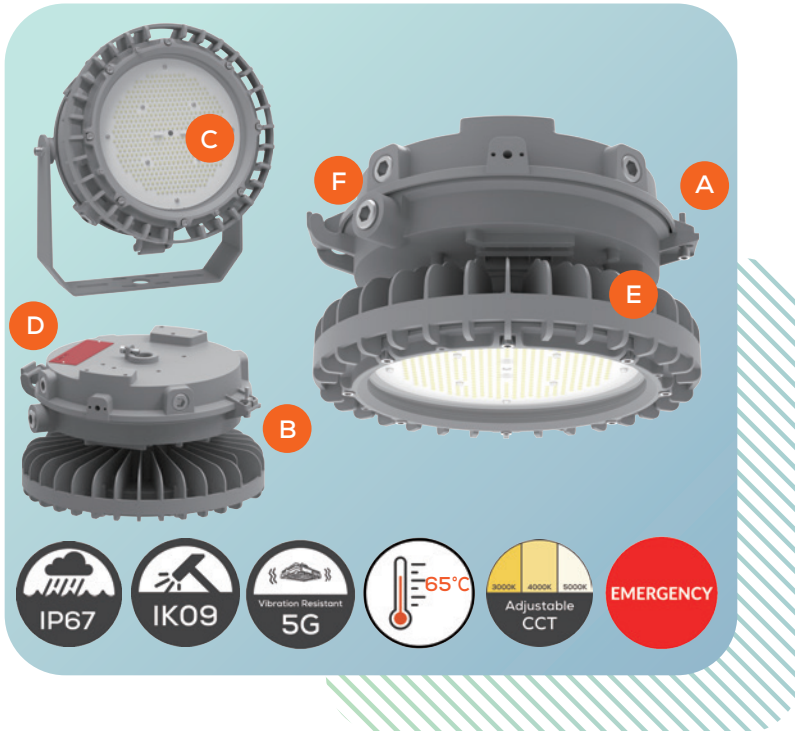

CANNON™ GHRL

GHRL UL844 listed lighting is designed for oil and gas, mining, metal processing and other environments with flammable and ignitable elements. Optional LiFePO4 battery providing 90-minute runtime for emergency applications.

CLASS I DIV. 2

CLASS II DIV. 1

CLASS II DIV. 2

CLASS III

KEY FEATURES

- A EASY INSTALLATION.** Single barrel nut and hinge design, one-hand operation for quick and easy installation
- B LOW PROFILE.** 196mm in height with maximum 34,000 lumen output fits perfectly for mounting in confined areas.
- C HIGH EFFICACY.** Lumens efficacy up to 170Lm/W, reducing energy costs by up to 75% over conventional lamps.
- D RETROFIT FRIENDLY.** Universal mounting accessories minimizes the SKUs and maximizes the flexibility.
- E BUILD TO LAST.** Copper-free aluminum housing and impact resistant lens sealed from the outside environment provides ingress protection against water and dust.
- F EXPANDABILITY.** Sensor can be attached on the light to realize the intelligent application.

7 MOUNTING OPTIONS

HAZARDOUS LOCATION LIGHTING

CLASSIFICATIONS

NEC/CEC Standard

- UL 844 Hazardous Locations
 - Class I Division 2, Group A, B, C, D
 - Class II Division 1, Group E, F, G
 - Class II Division 2, Group F, G
 - Class III
 - Class I, Zone 2, Group IIC
 - Zone 21, Zone 22
- UL 924
- UL 1598 Wet Locations
- UL 1598A Marine Outside Type (Salt Water)
- UL 8750 LED Safety
- CSA C22.2 No.137-M1981
- CSA C22.2 NO. 250.0

OPTICAL

Lumen Output	6,800lm ~ 34,000lm
Luminous Efficacy	170Lm/W
Beam Angle	110°
CCT	Amber 2700K 3000K 4000K 5000K
CRI	Ra>70

ENVIRONMENTAL & TECHNICAL

TA	-40°C ~ +65°C , -0°C ~ +50°C (EMB)
Ambient Humidity	10%-90% RH
Atmospheric pressure	86~106KPa
Lens Material	Glass / PC / Drop lens
Mounting Options	Pendant / Ceiling / Wall mount / Stanchion / U-Bracket
Cable Entries	3/4" NPT, 1-1/4" NPT, 1-1/2" NPT
Net Weight	8Kg