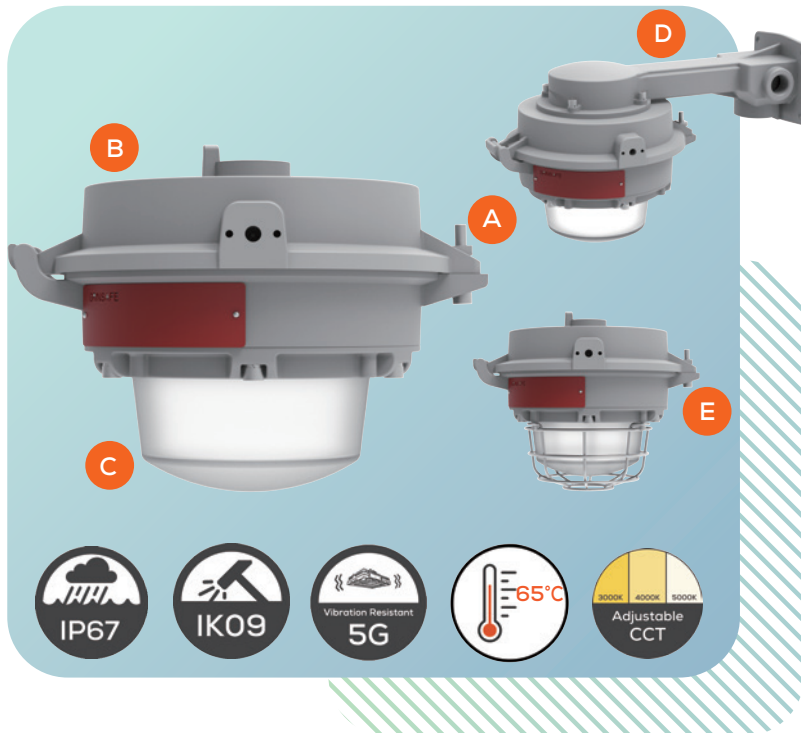

JET™ GHRS

Jet series UL844 certified LED luminaires are designed to be installed in areas where flammable gases, vapors, or dusts are present in sufficient quantities to create a risk of explosion or fire.

CLASS I DIV. 2	CLASS II DIV. 1
CLASS II DIV. 2	CLASS III

KEY FEATURES

- A EASY INSTALLATION.** Single barrel nut and hinge design, one-hand operation for quick and easy installation
- B LIGHT WEIGHT & COMPACT.** 2.6kg only, design for low mounting heights and confined spaces.
- C HIGH EFFICIENCY.** Delivers up to 160 lm/W, reducing energy costs by up to 75% over conventional lamps.
- D RETROFIT FRIENDLY.** Universal mounting accessories minimizes the SKUs and maximizes the flexibility.
- E BUILD TO LAST.** Copper-free aluminum housing and impact resistant lens sealed from the outside environment provides ingress protection against water and dust.

- UL 1598 Wet Locations
- UL 1598A Marine Outside Type (Salt Water)
- UL 8750 LED Safety
- CSA C22.2 No.137-M1981
- CSA C22.2 NO. 250.0

TECHNICAL DATA

ELECTRIC & OPTICAL

Rated Power	10W / 20W / 30W
Input Voltage	AC100-277
Lumen Output	1600lm / 3200lm / 4800lm
Luminous Efficacy	160Lm/W
Beam Angle	T5
Color Temperature	Amber 2700K 3000K 4000K 5000K
CRI	Ra>70

ENVIRONMENTAL & TECHNICAL

Ambient Temperature	-40°C~+65°C
Lens Material	Frosted drop lens
Mounting Options	Pendant / Ceiling / Wall mount / Stanchion / U-Bracket
Cable Entries	3/4" NPT, 1" NPT, 1-1/4" NPT, 1-1/2" NPT
Net Weight	2.6kg