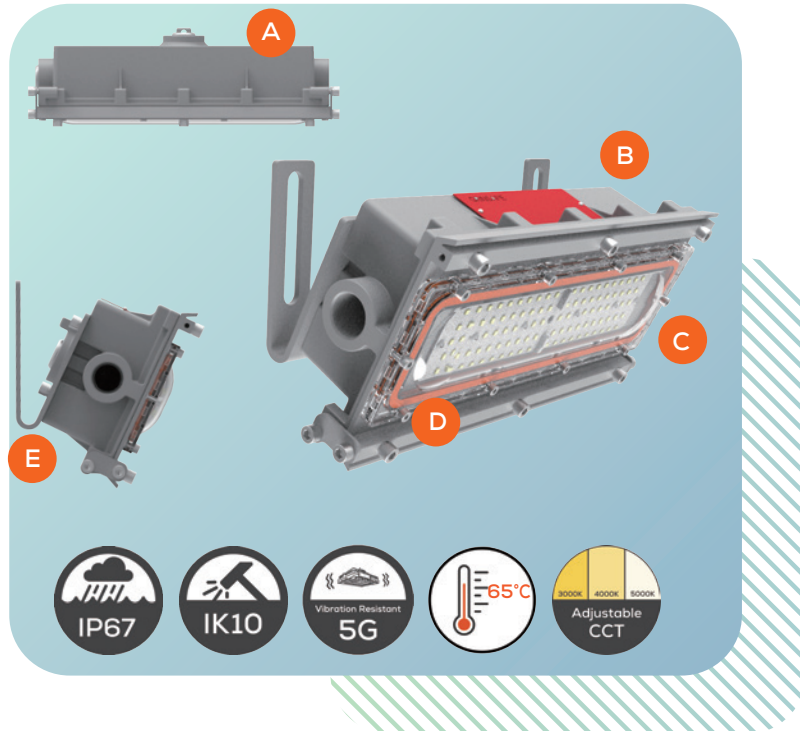

FIREFLY™ GHW

GHW wall pack lighting meet certain requirements to ensure safe operation in hazardous areas. These areas are classified as locations where flammable gases, vapors, or dusts are present in sufficient quantities to create a risk of explosion or fire.

CLASS I DIV. 2
CLASS II DIV. 2

CLASS II DIV. 1
CLASS III

KEY FEATURES

- A SLIM PROFILE AND LIGHTER.** Less than 100mm fixture height, perfect for mounting in confined or low height areas.
- B RUGGED HEAT SINK.** Superior thermal heat sink design provides cool operation from -40°C to $+65^{\circ}\text{C}$ (-40°F to $+149^{\circ}\text{F}$) wide enough for any environment
- C HIGH EFFICIENCY.** Delivers up to 165 lm/W, reducing energy costs by up to 75% over conventional lamps.
- D IMPACT-RESISTANT PC LENS.** UV resistant polycarbonate lens passed IK10 test for extreme durability.
- E QUICK & EASY INSTALLATION.** Clamshell design easy access to drivers and multiple entries standard for easy through wiring.

4 MOUNTING OPTIONS

Wall

Swivel Bracket

Pole Clamp

Ceiling

HAZARDOUS LOCATION WALL-PACK LIGHTING

CLASSIFICATIONS

NEC/CEC Standard

UL 1598 Wet Locations
 UL 1598A Marine Outside Type (Salt Water)
 UL 8750 LED Safety
 CSA C22.2 No.137-M1981
 CSA C22.2 NO. 250.0

TECHNICAL DATA

ELECTRIC & OPTICAL

Rated Power	20W / 30W
Input Voltage	AC100-277V
Lumen Output	3,300lm / 4,950lm
Luminous Efficacy	165Lm/W
Beam Angle	110°
Color Temperature	Amber 2700K 3000K 4000K 5000K
CRI	Ra>70